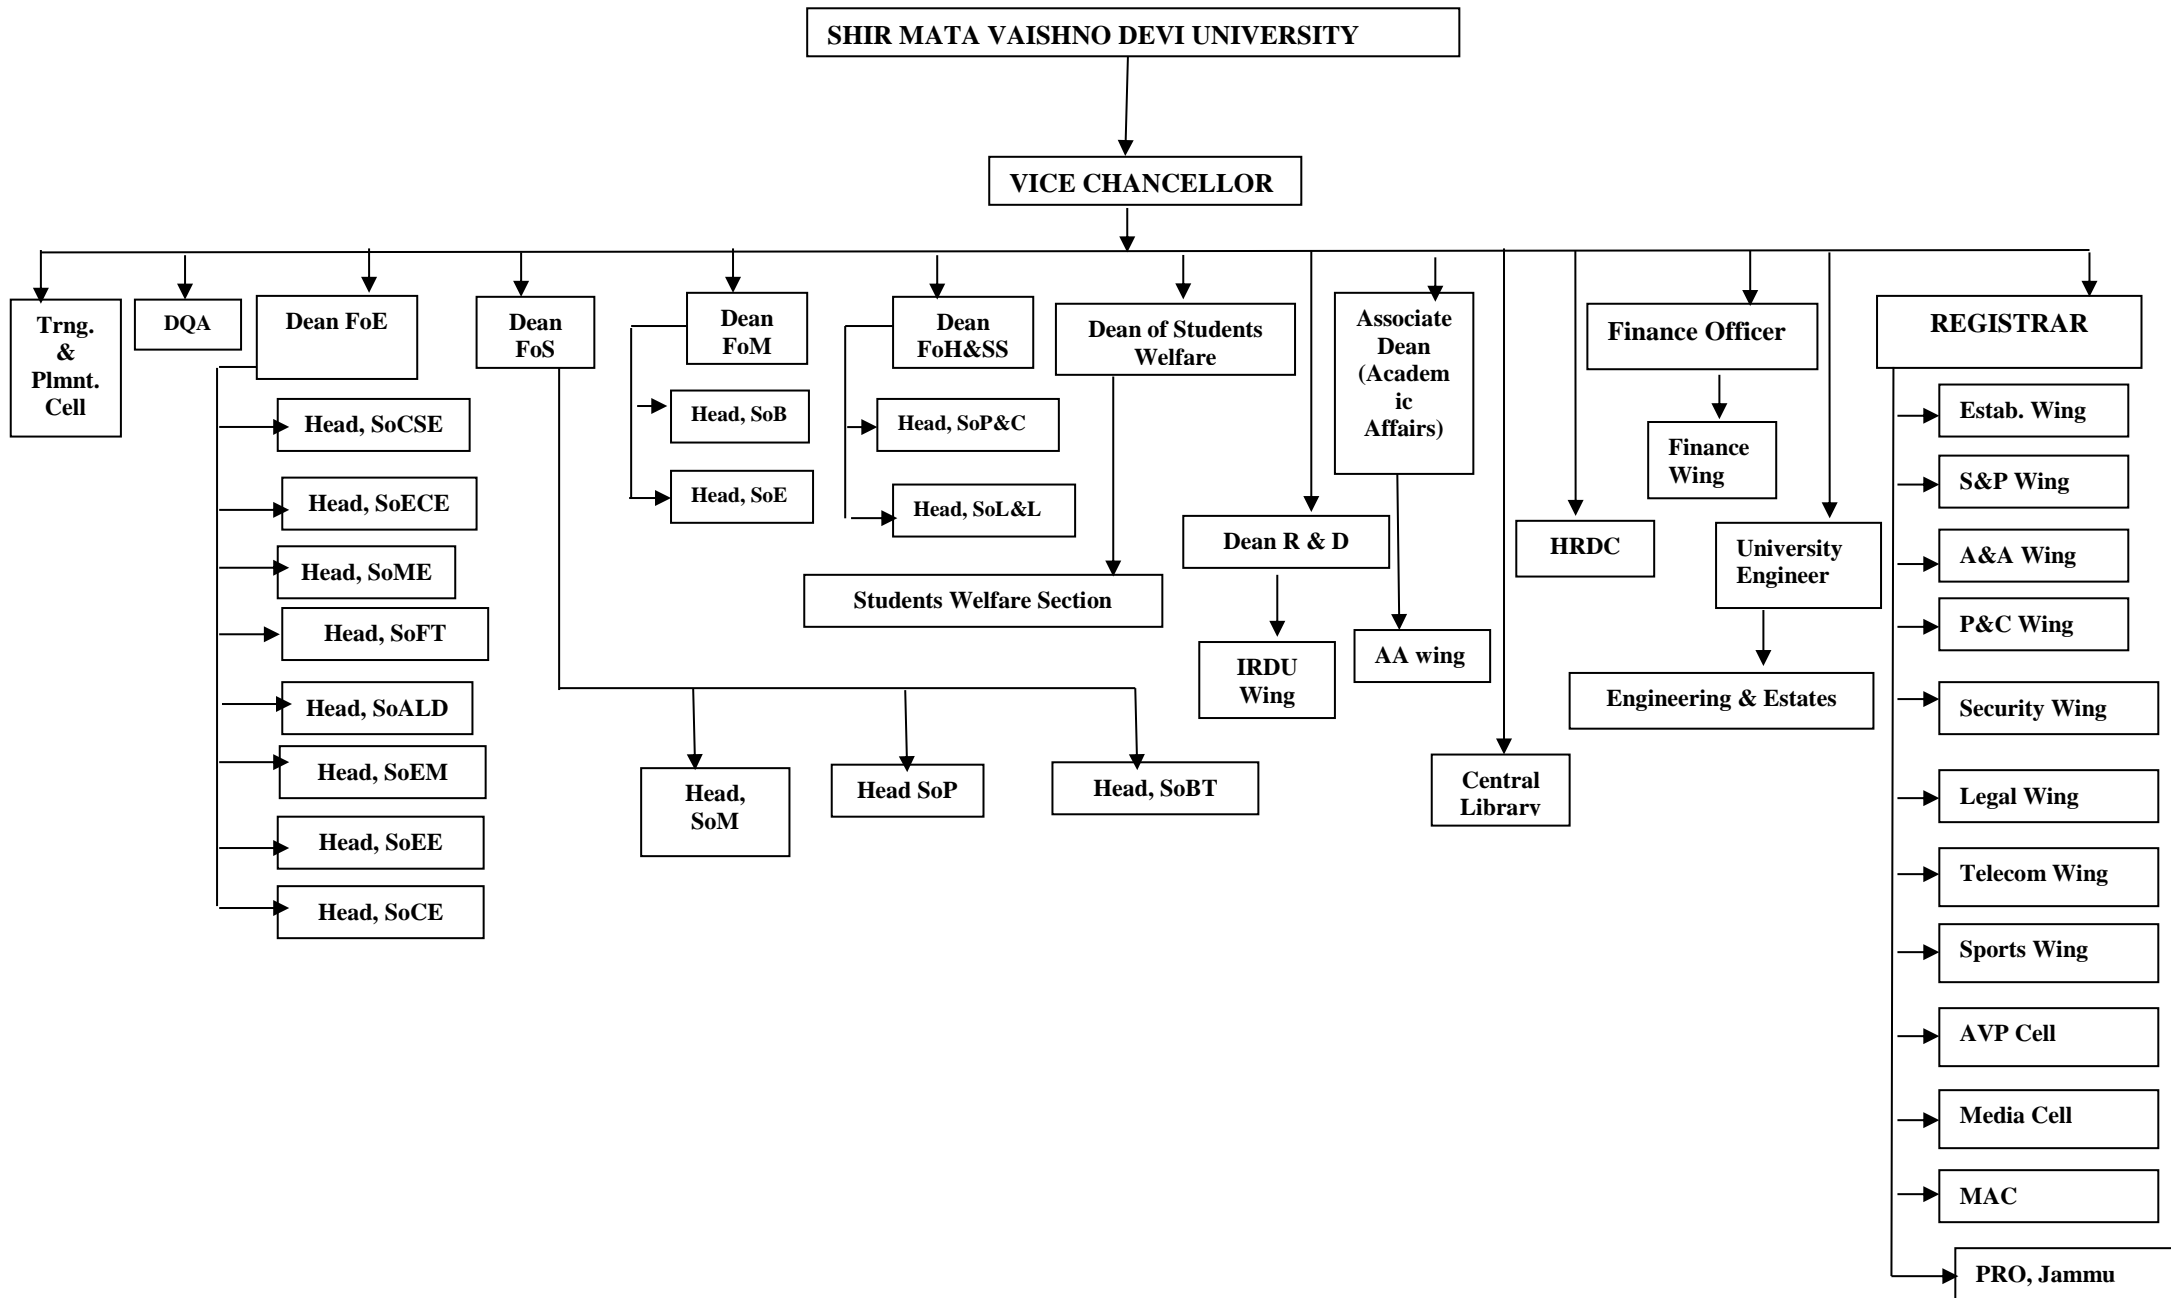

ORGANIZATIONAL CHART OF AT SHRI MATA VASHNO DEVI UNIVERSITY

Legends:

FoE: Faculty of Engineering, FoM: Faculty of Management, FoS: Faculty of Science, FoHSS: Faculty of Humanities & Social Sciences
SoCSE: School of Computer Science & Engineering, SoECE: School of Electronics & Communication Engineering,
SoME: School of Mechanical Engineering, SoEM: School of Energy Management, SoFT: School of Food Technology,
SoALD: School of Architecture & Landscape Design, SoEE: School of Electrical Engineering, SoCE; School of Civil Engineering,
SoB: School of Business, SoE: School of Economics, SoM: School of Mathematics, SoP: School of Physics, SoBT: School of Biotechnology,
SoP&C: School of Philosophy & Culture, SoL&L: School of Languages & Literature, R&D: Research & Development,
IRDU: Industrial Research & development Unit, DQA: Directorate of Quality Assurance, HRDC: Human Resource Development Centre,
Estb: Establishment Wing, S&P: Stores & Purchase Wing, A&A: Academic Affairs Wing, P&C: Planning & Coordination,
AVP: Audio Video & Projection Cell, MAC: Medical Aid Centre, PRO: Public Relations Office.